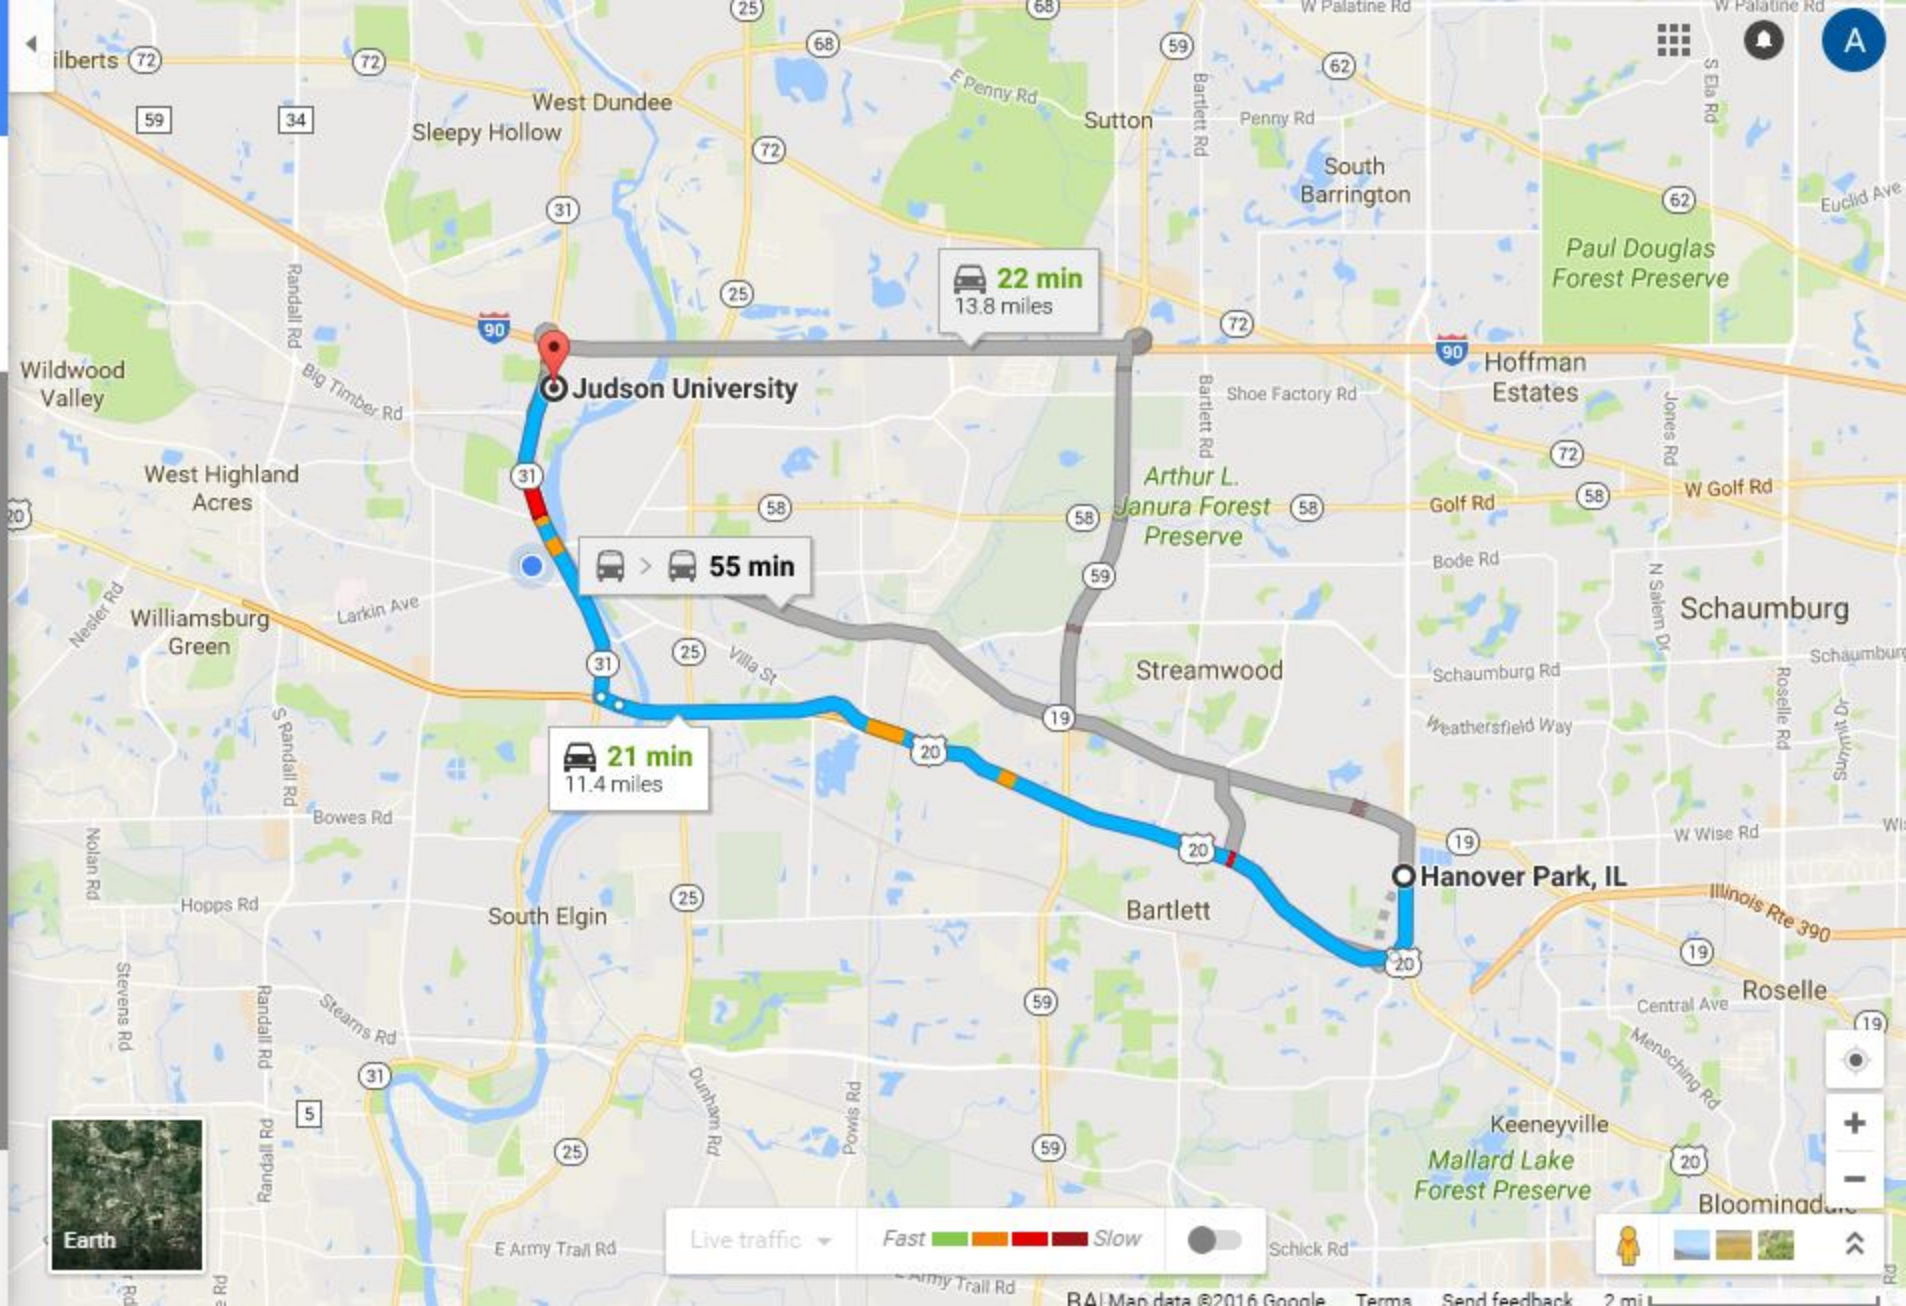

← from Hanover Park, IL
to Judson University, 1151 North State Street, Elgin, IL...

21 min (11.4 miles)

via US-20 W and S State St

19 min without traffic

Hanover Park, IL

↑ Head east on Sycamore Ave toward Barrington Rd
69 ft

↘ Turn right at the 1st cross street onto Barrington Rd
0.7 mi

↘ Turn right onto US-20 W/W Lake St
Continue to follow US-20 W
7.5 mi

↘ Take the IL-31/State St exit
0.2 mi

↘ Turn right onto IL-31 N/S State St (signs for Elgin)
2.9 mi

Judson University

1151 North State Street, Elgin, IL 60123

Live traffic Fast Slow