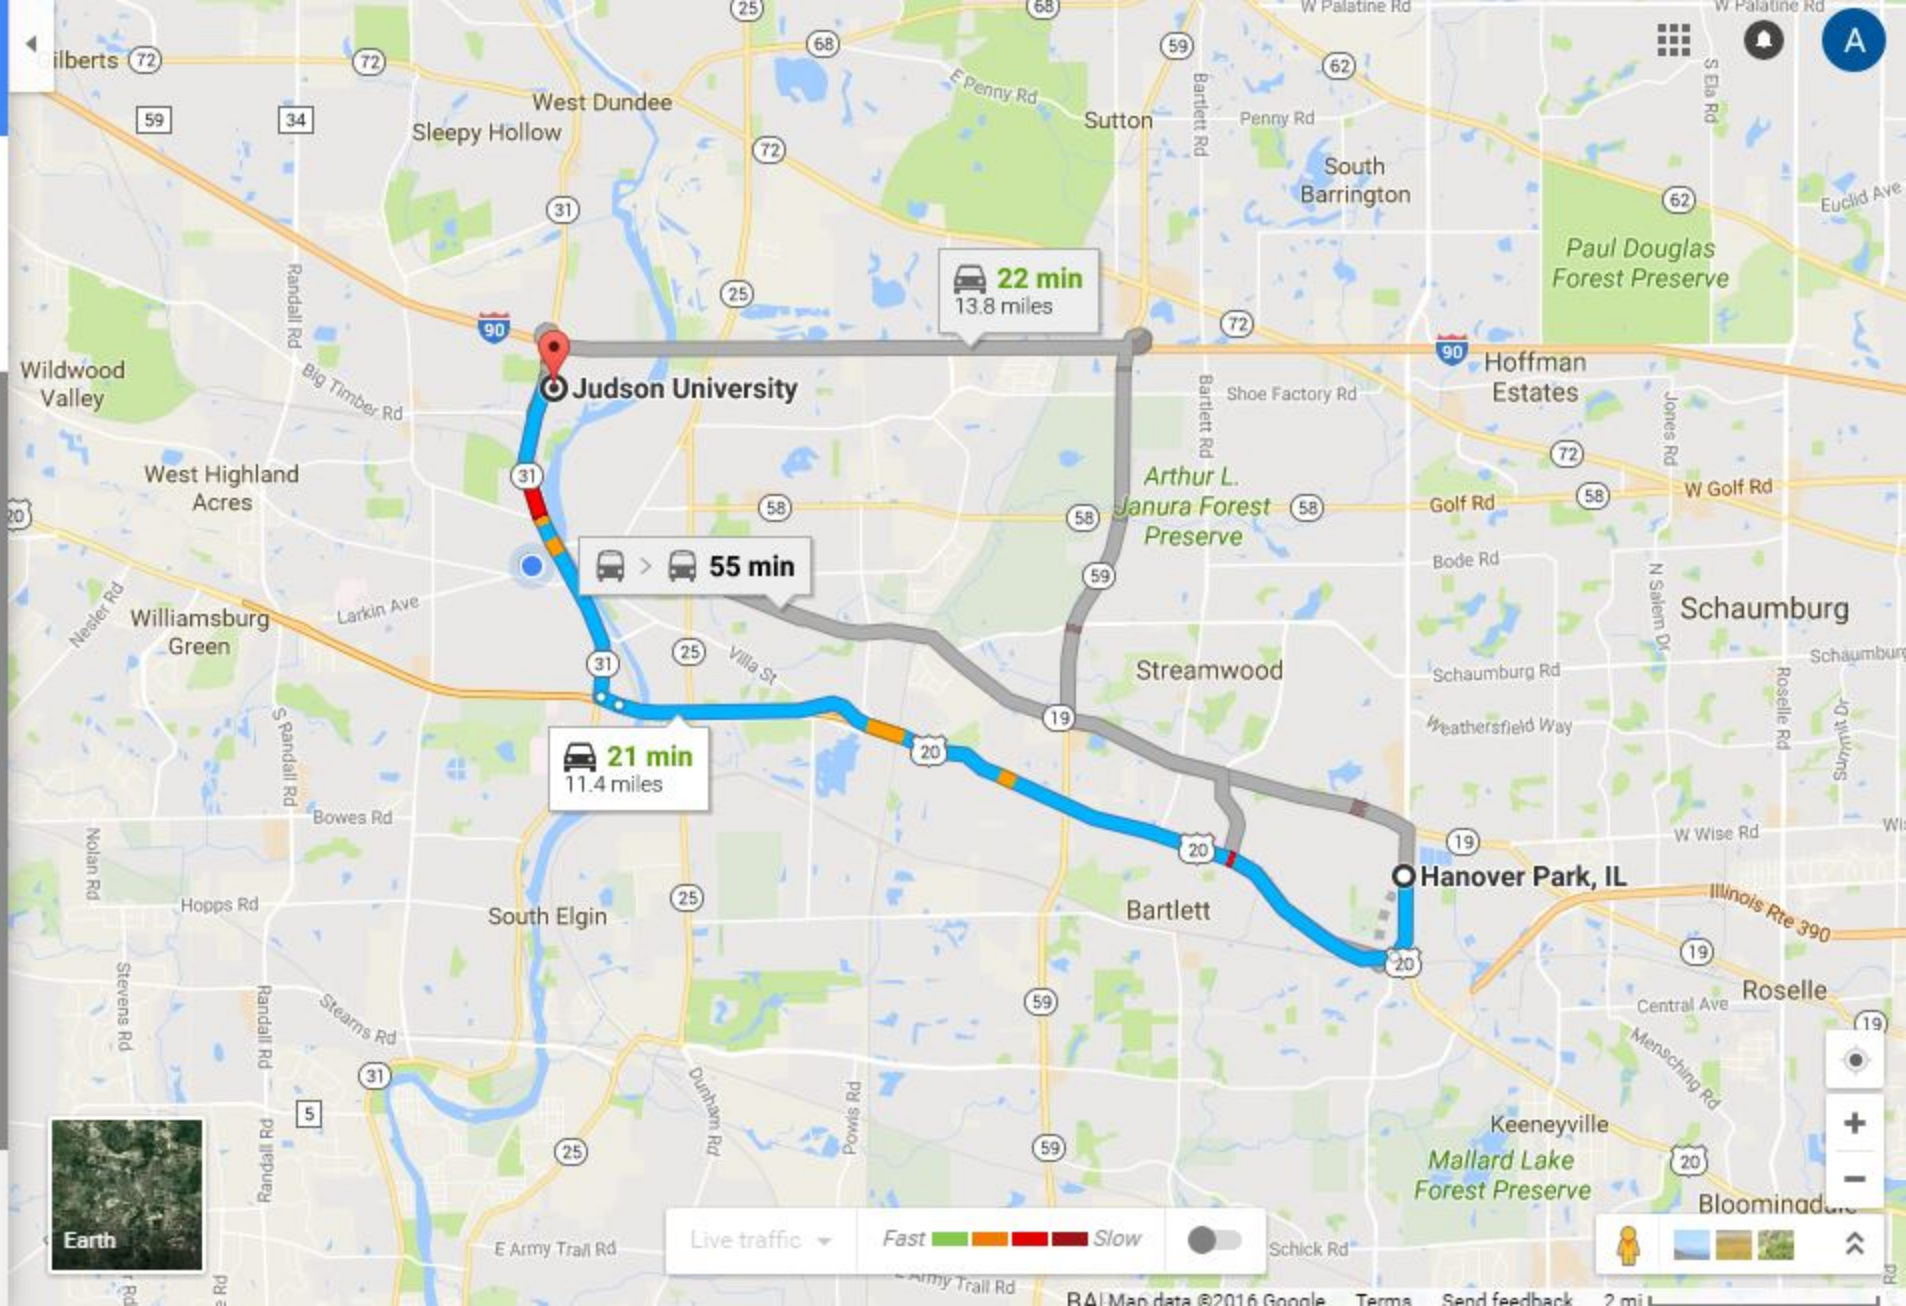

← from Hanover Park, IL
to Judson University, 1151 North State Street, Elgin, IL...

21 min (11.4 miles)

via US-20 W and S State St

19 min without traffic

Hanover Park, IL

↑ Head east on Sycamore Ave toward Barrington Rd
69 ft

↘ Turn right at the 1st cross street onto Barrington Rd
0.7 mi

↘ Turn right onto US-20 W/W Lake St
Continue to follow US-20 W
7.5 mi

↘ Take the IL-31/State St exit
0.2 mi

↘ Turn right onto IL-31 N/S State St (signs for Elgin)
2.9 mi

Judson University

1151 North State Street, Elgin, IL 60123

22 min
13.8 miles

55 min

21 min
11.4 miles

Live traffic Fast Slow