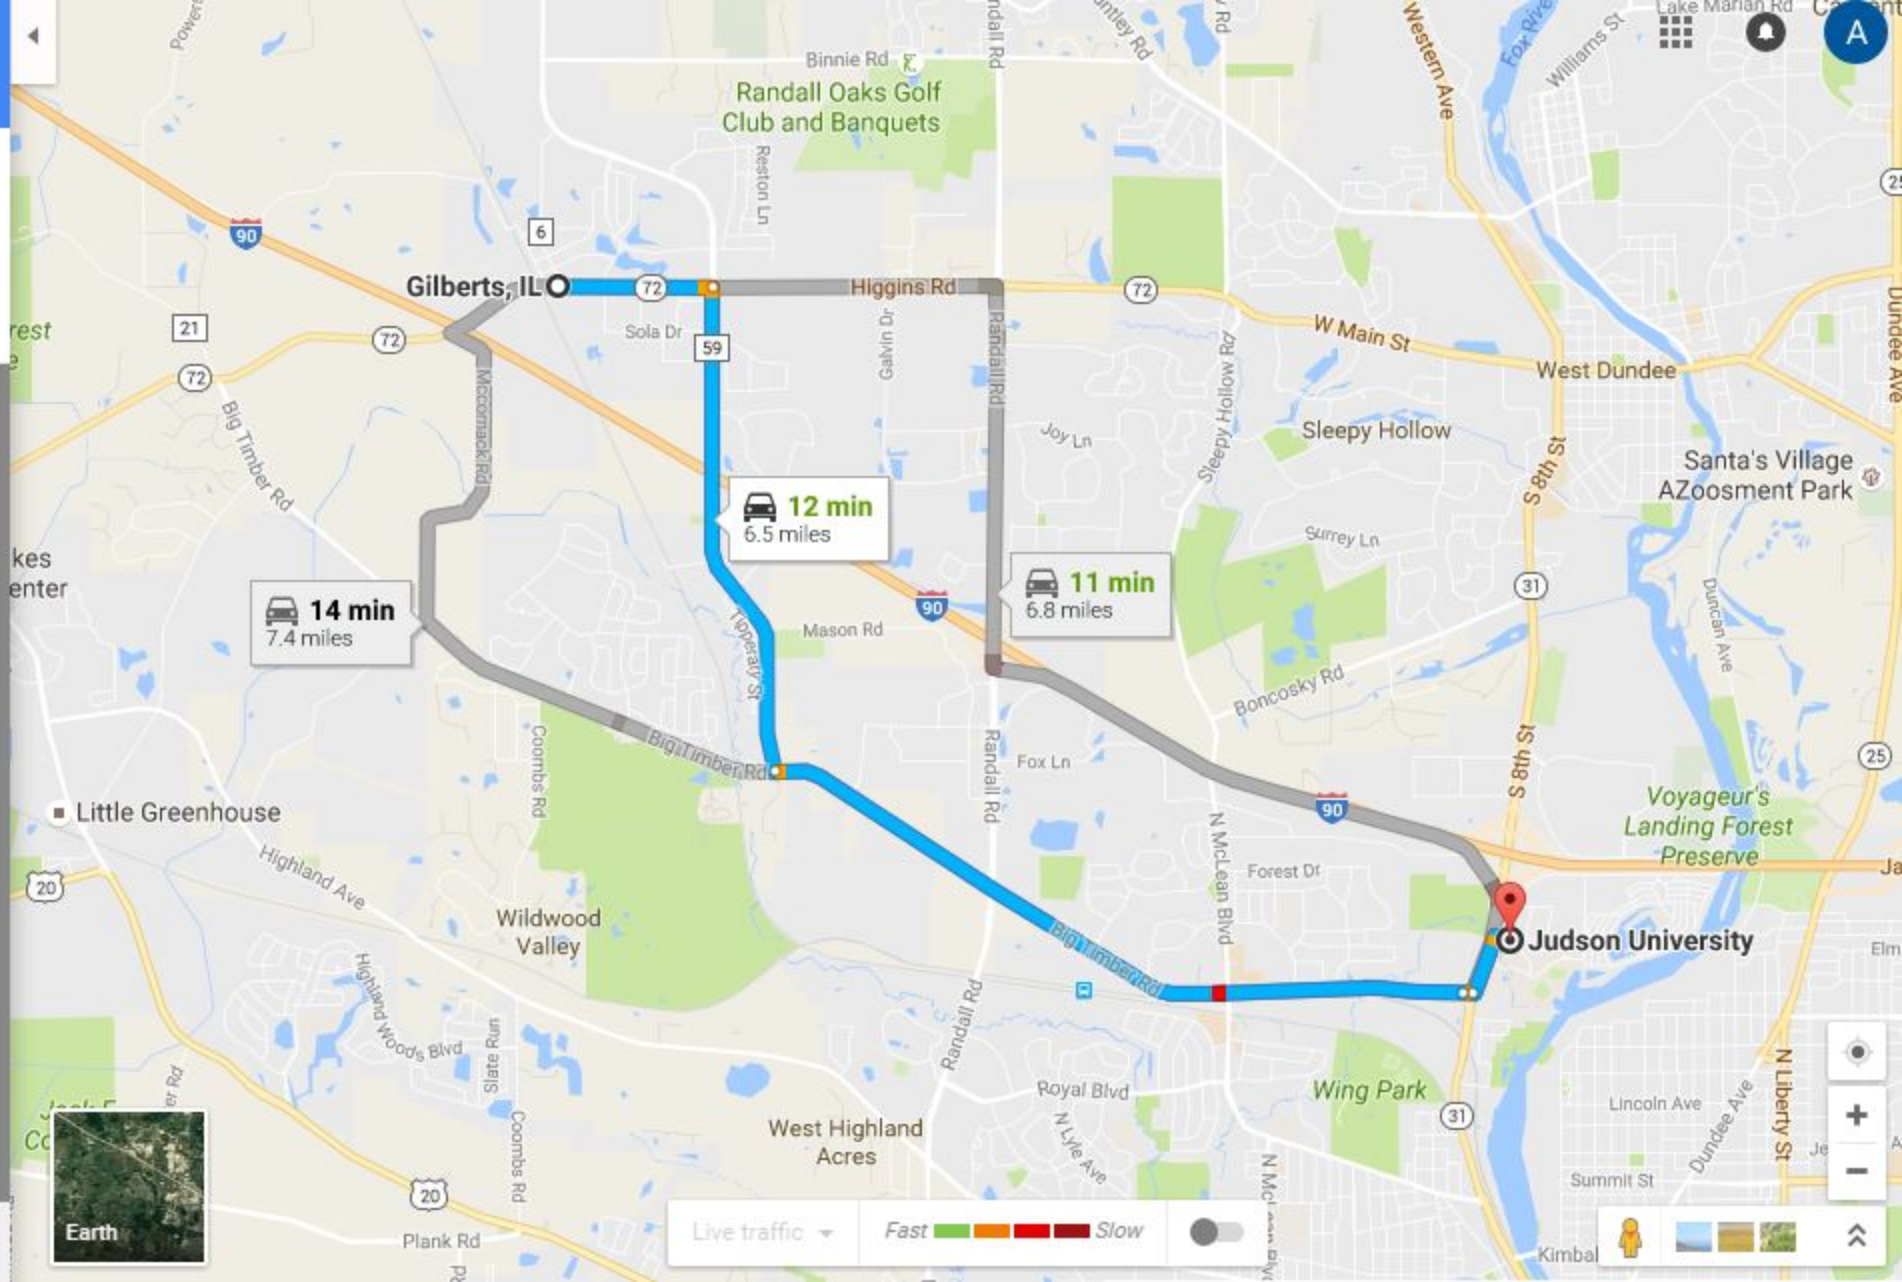

← from Gilberts, IL
to Judson University, 1151 North State Street, Elgin, IL...

12 min (6.5 miles)

via Tyrrell Rd and Big Timber Rd

11 min without traffic

Gilberts, IL

- ↑ Head east on E Higgins Rd toward Galligan Rd
0.7 mi
- ↘ Turn right onto Tyrrell Rd
2.2 mi
- ↙ Turn left onto Big Timber Rd
3.3 mi
- ↙ Keep left to stay on Big Timber Rd
226 ft
- ↙ Turn left onto N State St
0.3 mi

Judson University

1151 North State Street, Elgin, IL 60123

These directions are for planning purposes only. You may find that

Live traffic Fast Slow