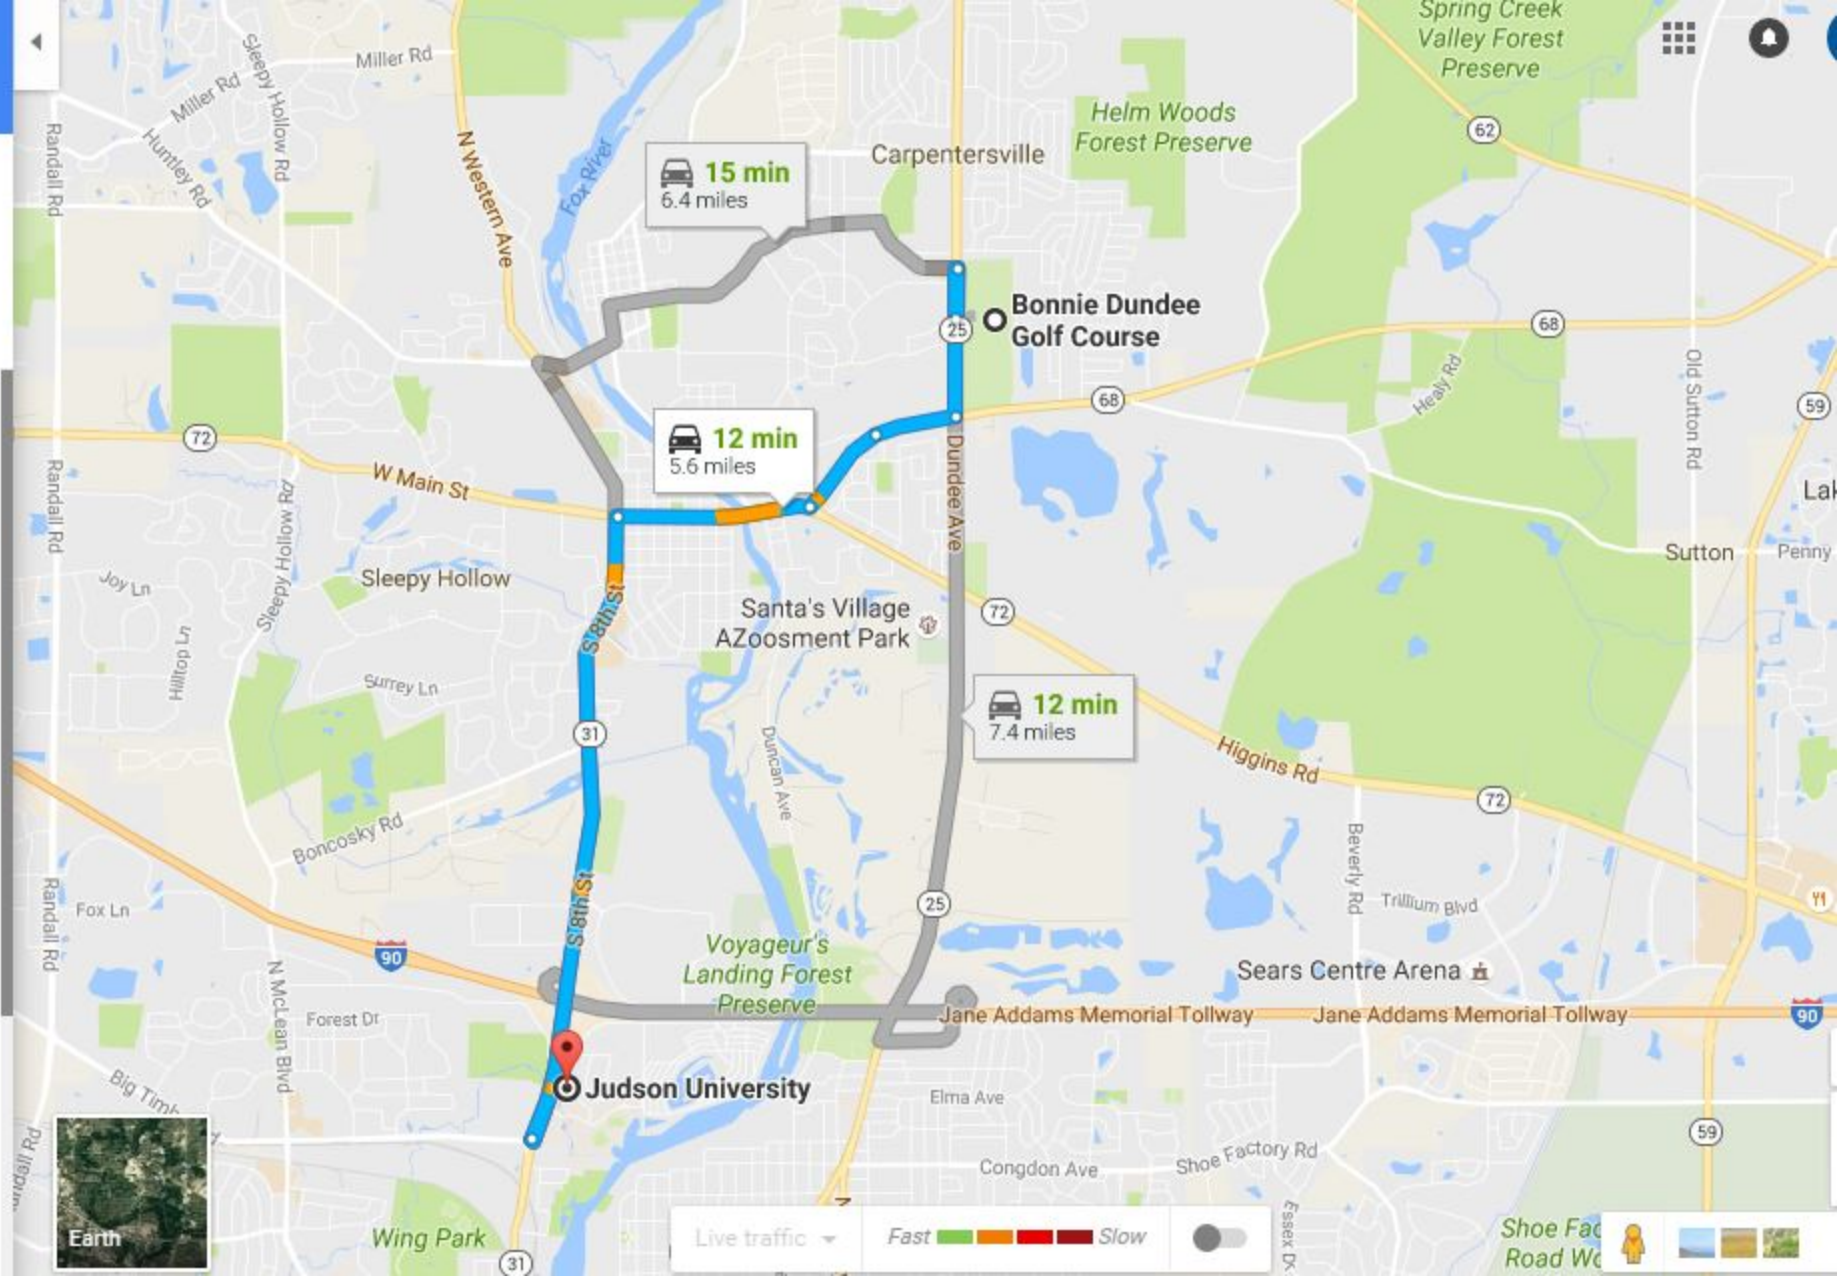

from Bonnie Dundee Golf Course, 270 J.F.Kennedy Drive, Carpentersville, IL 60110
to Judson University, 1151 North State Street, Elgin, IL 60120

12 min (5.6 miles)

via State Rte 31 S

11 min without traffic

Bonnie Dundee Golf Course

270 J.F.Kennedy Drive, Carpentersville, IL 60110

↑ Head north on IL-25 N toward L W Besinger Dr

0.2 mi

↪ Make a U-turn at L W Besinger Dr

0.7 mi

↪ Turn right onto Barrington Ave

0.4 mi

↑ Continue onto Penny Ave

0.4 mi

↪ Turn right onto E Main St

0.8 mi

↪ Turn left onto State Rte 31 S/S 8th St

i Continue to follow State Rte 31 S

2.8 mi

15 min
6.4 miles

12 min
5.6 miles

12 min
7.4 miles

Live traffic █ █ █ █ Fast Slow

Shoe Factory Road Warehouse